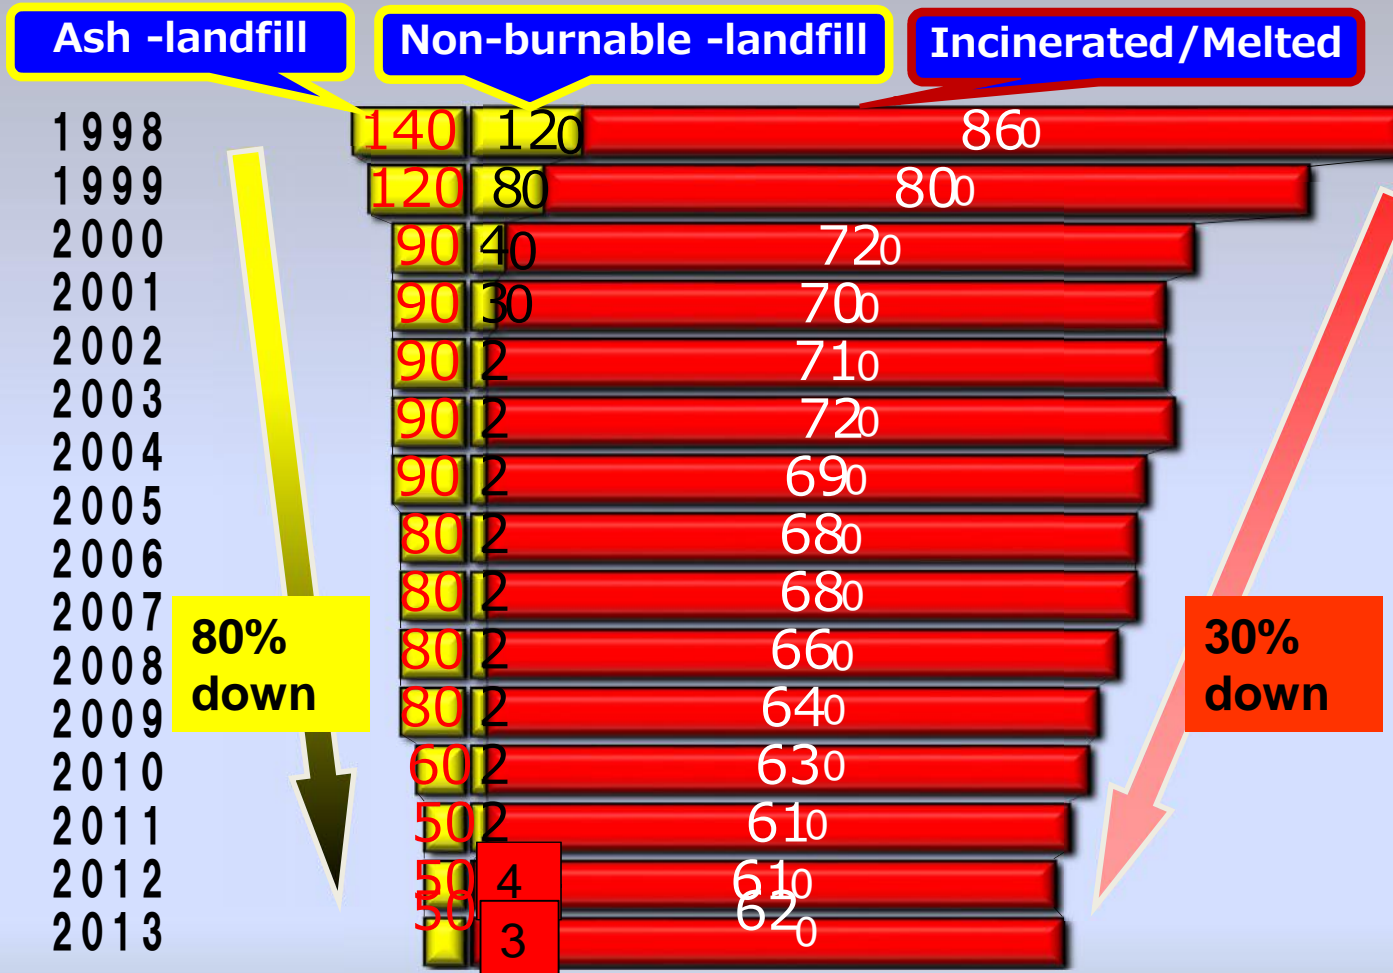

CANS RESOURCES

BOTTLES RESOURCES

IGNITABLE HAZARDOUS WASTE

Caps goes to Plastic Resource

Amount of Waste Incinerated/Melted & landfill

**80%
down**

**30%
down**

CITIZENS TACKLING ON SORTING FOR RECYCLE