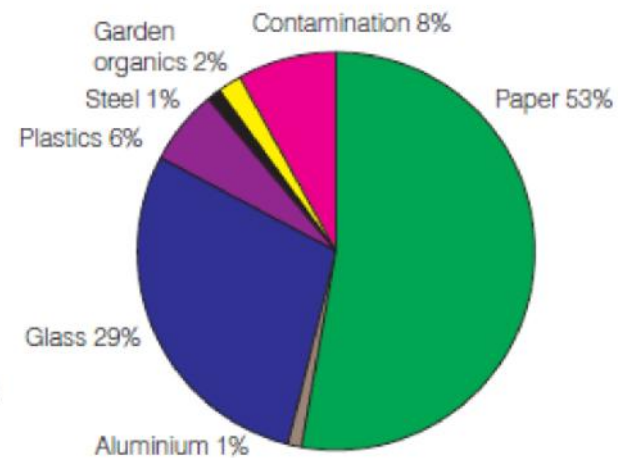

- ★CONVERSION of non-recyclable waste
Into a renewable content gas

All of this...

After the best recycling efforts

What's inside the bins?

What's in the domestic **garbage** bin?

What's in the domestic **recycling** bin?

Source: City of Sydney Residential Waste Audit 2008

(By courtesy of city of Sydney)

Nagoya

Sydney citizens

Garbage
Recycling
Garden Organics

Nagoya citizens

- 1 Burnable
- 2 Non-burnable
- 3 Hazardous, Flammable
- 4 Plastic Containers and Packages
- 5 Paper Containers and Packages
- 6 Recyclable Plastic Bottles
- 7 Empty Glass Jars and Bottles
- 8 Empty Cans
- 9 Paper Beverage Cartons
- 10 Newspapers, Magazines, Books, Card board
- 11 Clothing, Linens
- 12 Cooking oil