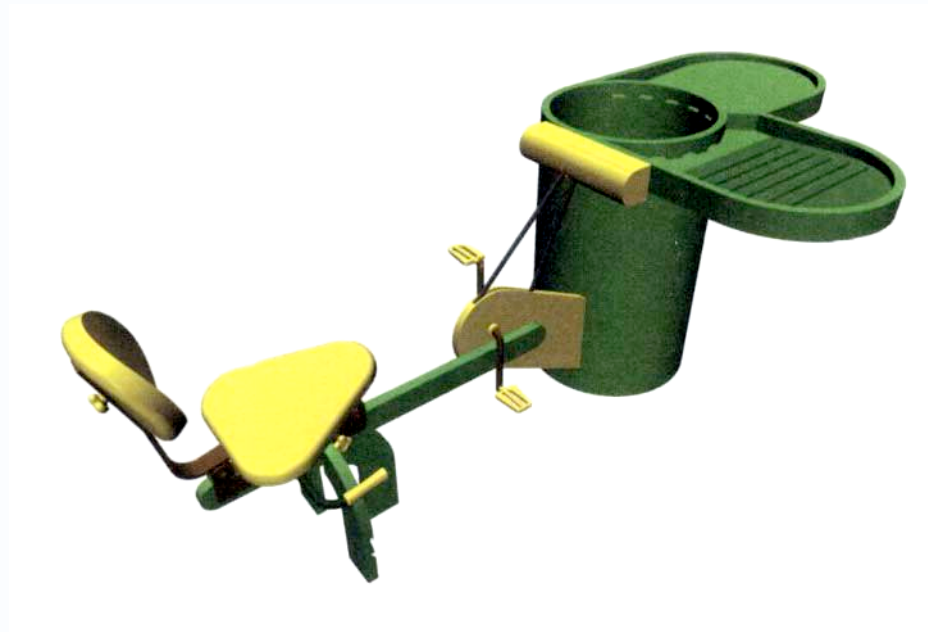

foot operated washing machine

from: Ecodesign the source book
Alistair Fuad-Luke
Image: DGGs