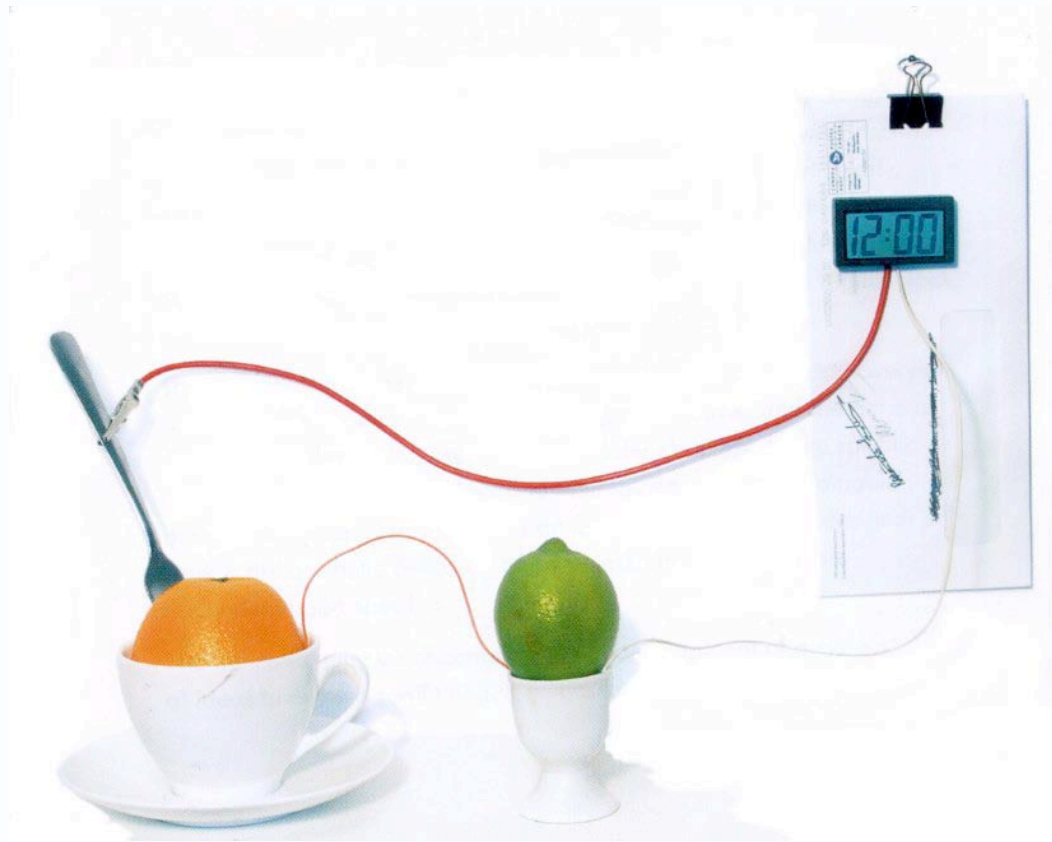

off the shelf clock

from: Sustainable by Design
Stuart Walker