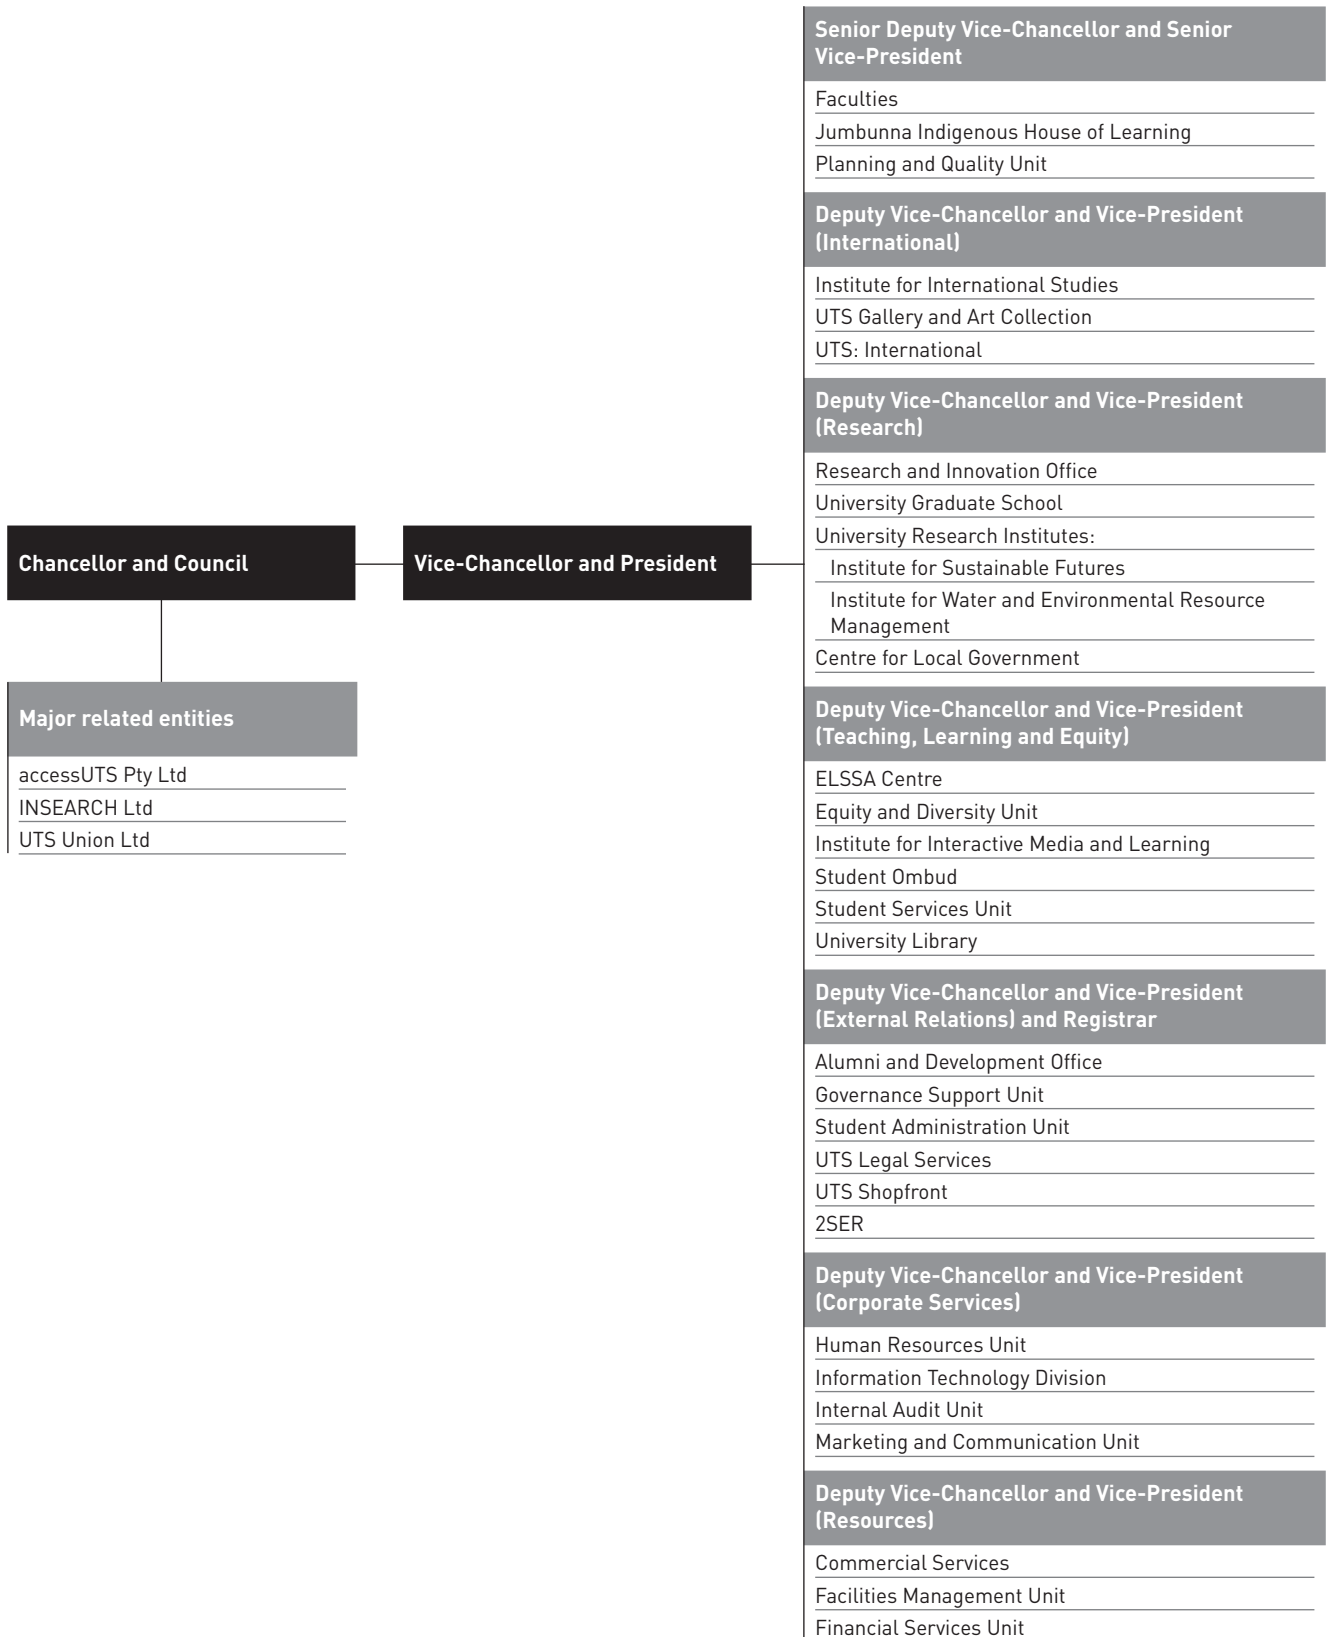

# UTS ORGANISATIONAL STRUCTURE

Current at September 2007